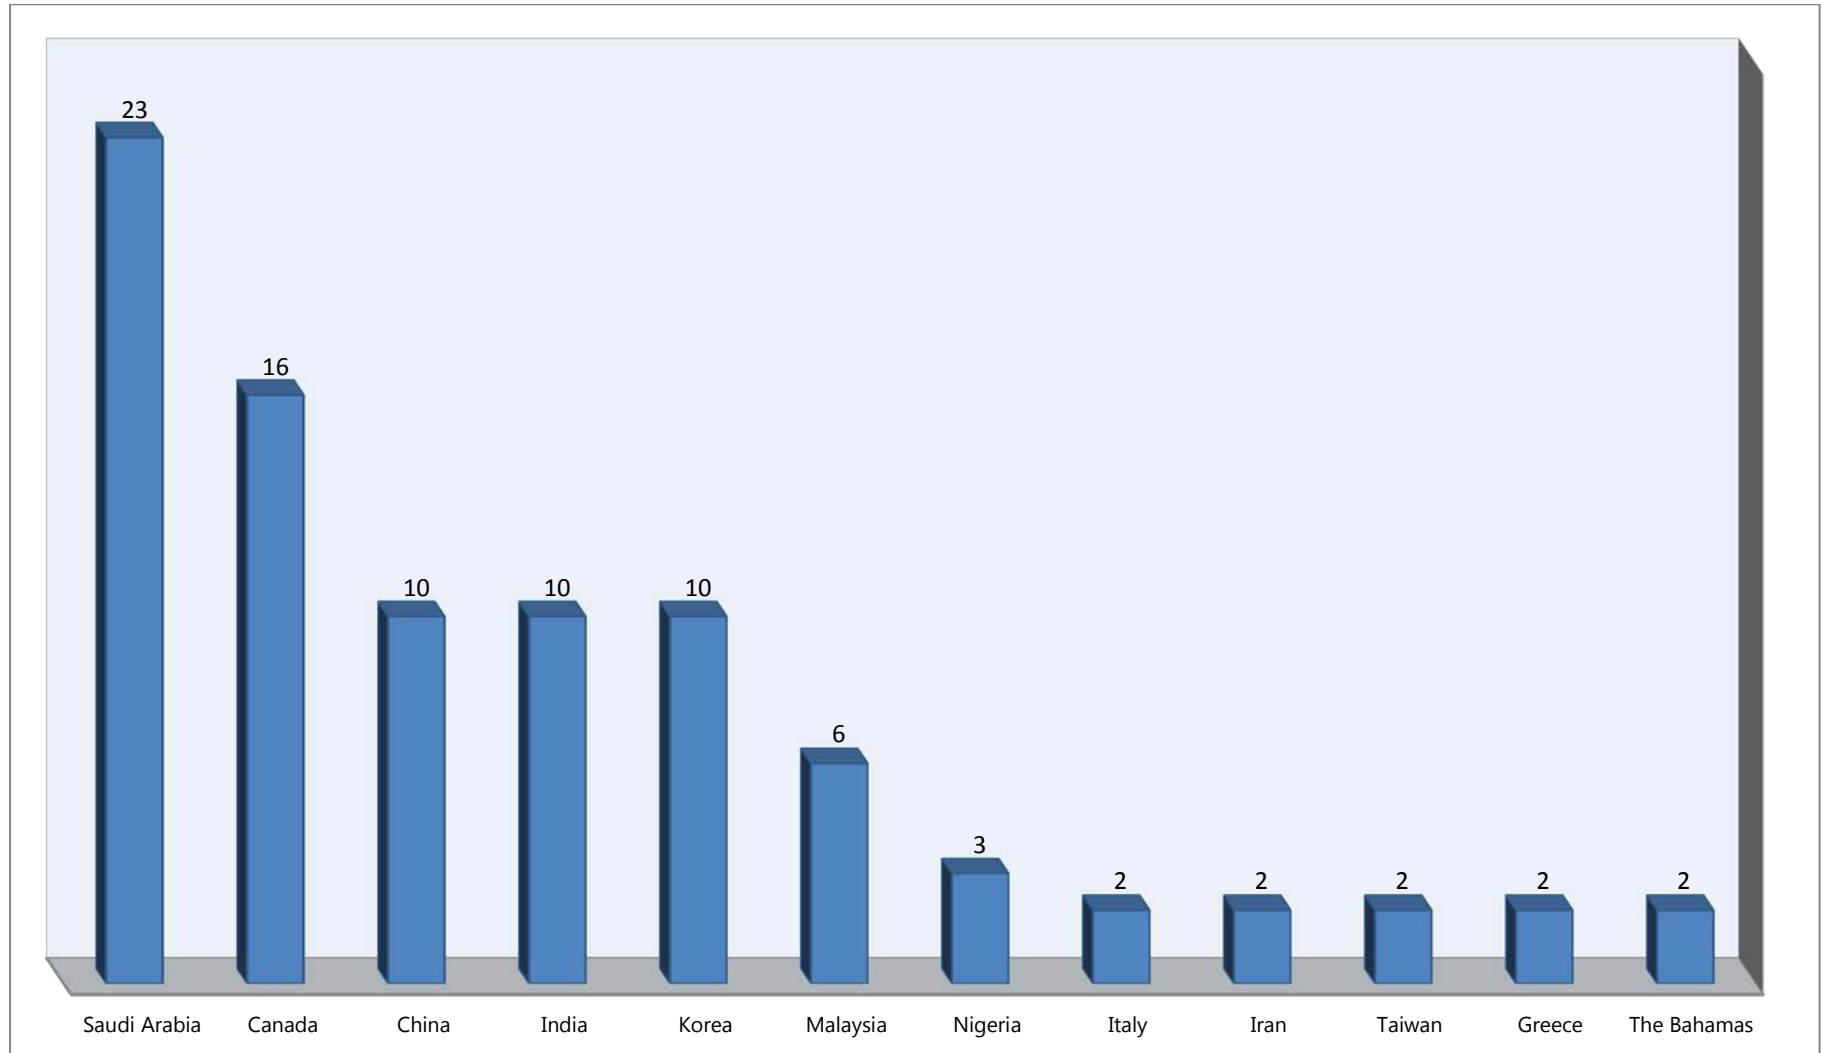

**International Students at Jefferson by Country of Citizenship (November 2014)**

**Total: 102**

**Male: 43**

**Female: 64**

Other countries not represented on the graph include: Argentina, Bangladesh, Botswana, Bulgaria, Cambodia, Croatia, Ethiopia, Germany, Ghana, Hong Kong, Jordan, Kenya, Norway, South Africa, Spain, Uzbekistan, Venezuela and Zimbabwe

### International Scholars/Clinicians at Jefferson: July 2013 - June 2014

Total = 694

Male = 409

Female = 285

Other countries not represented on the graph: Bangladesh, Chile, Colombia, Cyprus, Ecuador, Estonia, Gambia, Georgia, Germany, Ghana, Greece, Hungary, Indonesia, Israel, Jordan, Kenya, Liberia, Libya, Malaysia, Mauritius, Moldova, Nepal, Netherlands, New Zealand, Peru, Poland, Portugal, Rwanda, Saudi Arabia, Singapore, Sri Lanka, Sweden, Trinidad & Tobago, Ukraine, Uruguay, Uzbekistan, Venezuela

## International Scholars/Clinicians by Visa Status 2013 - 2014