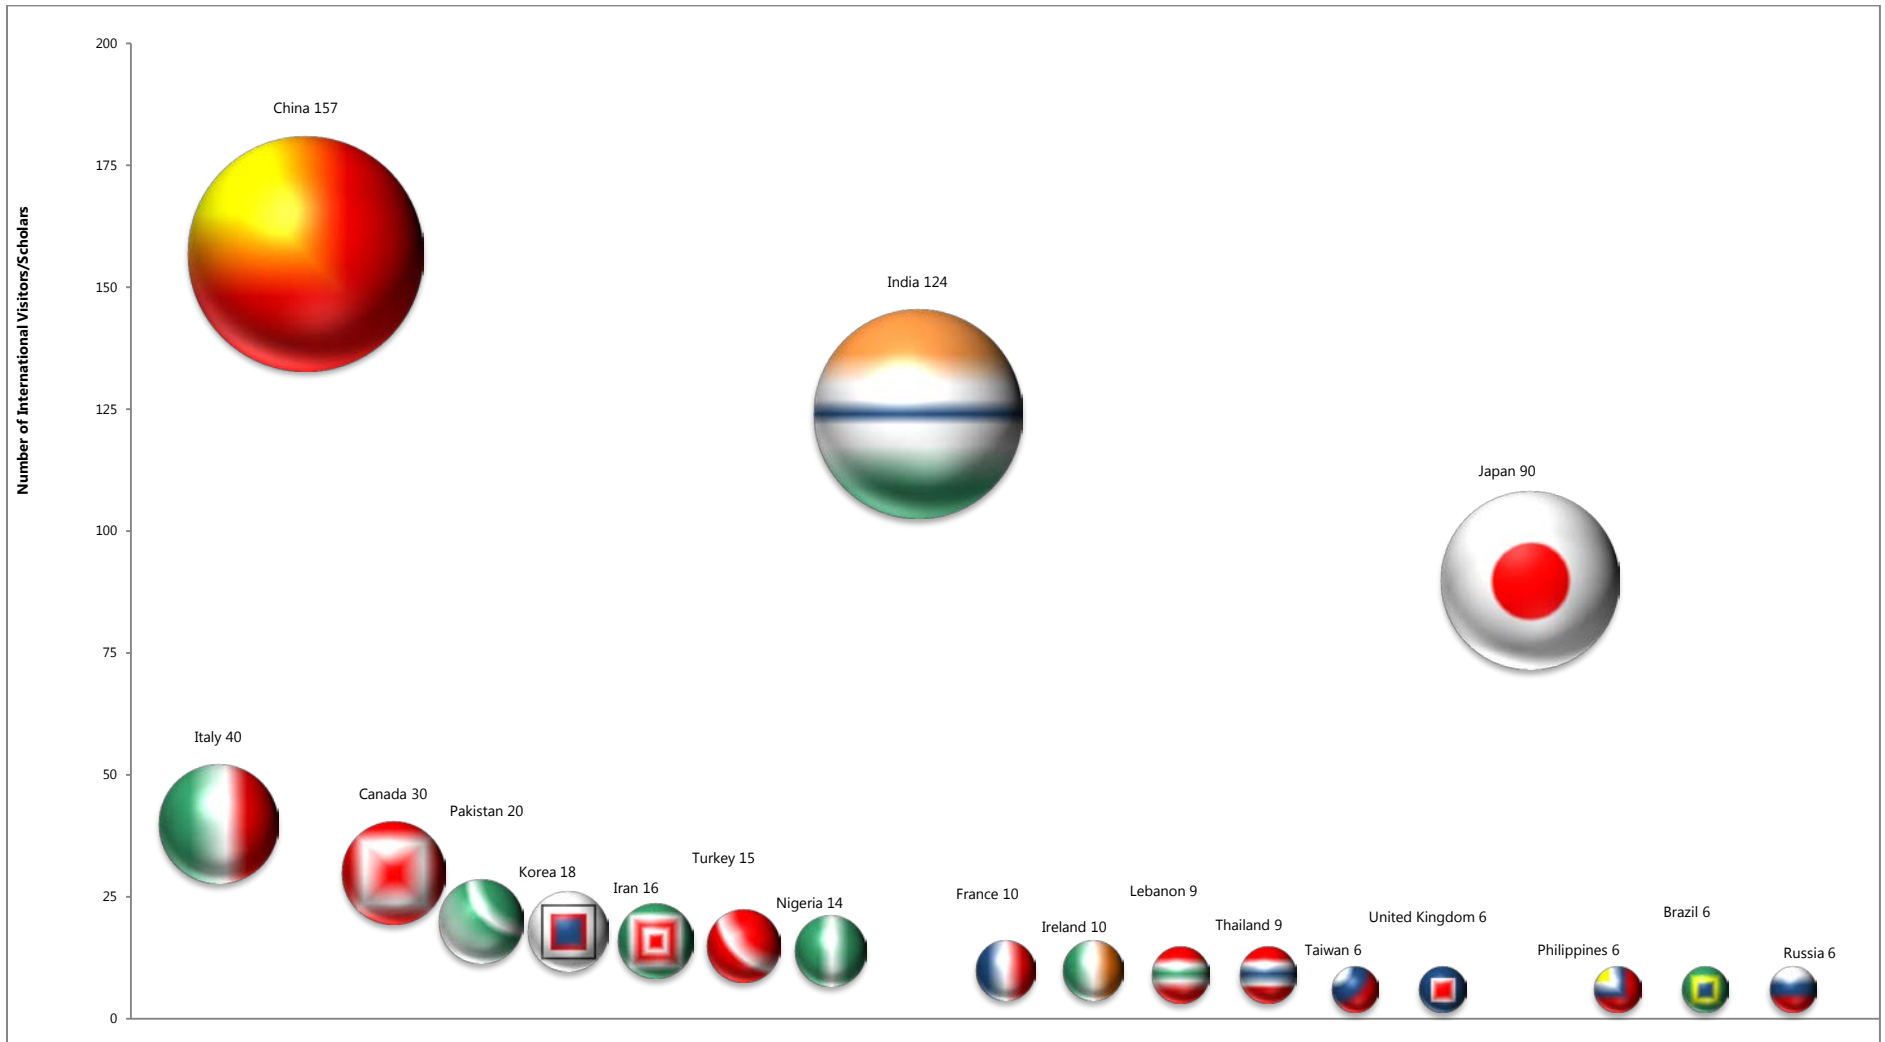

**International Students at Jefferson by Country of Citizenship (November 2014)**

**Total: 102**

**Male: 43**

**Female: 64**

Other countries not represented on the graph include: Argentina, Bangladesh, Botswana, Bulgaria, Cambodia, Croatia, Ethiopia, Germany, Ghana, Hong Kong, Jordan, Kenya, Norway, South Africa, Spain, Uzbekistan, Venezuela and Zimbabwe

### International Scholars/Clinicians at Jefferson: July 2013 - June 2014

Total = 694

Male = 409

Female = 285

Other countries not represented on the graph: Bangladesh, Chile, Colombia, Cyprus, Ecuador, Estonia, Gambia, Georgia, Germany, Ghana, Greece, Hungary, Indonesia, Israel, Jordan, Kenya, Liberia, Libya, Malaysia, Mauritius, Moldova, Nepal, Netherlands, New Zealand, Peru, Poland, Portugal, Rwanda, Saudi Arabia, Singapore, Sri Lanka, Sweden, Trinidad & Tobago, Ukraine, Uruguay, Uzbekistan, Venezuela

## International Scholars/Clinicians by Visa Status 2013 - 2014