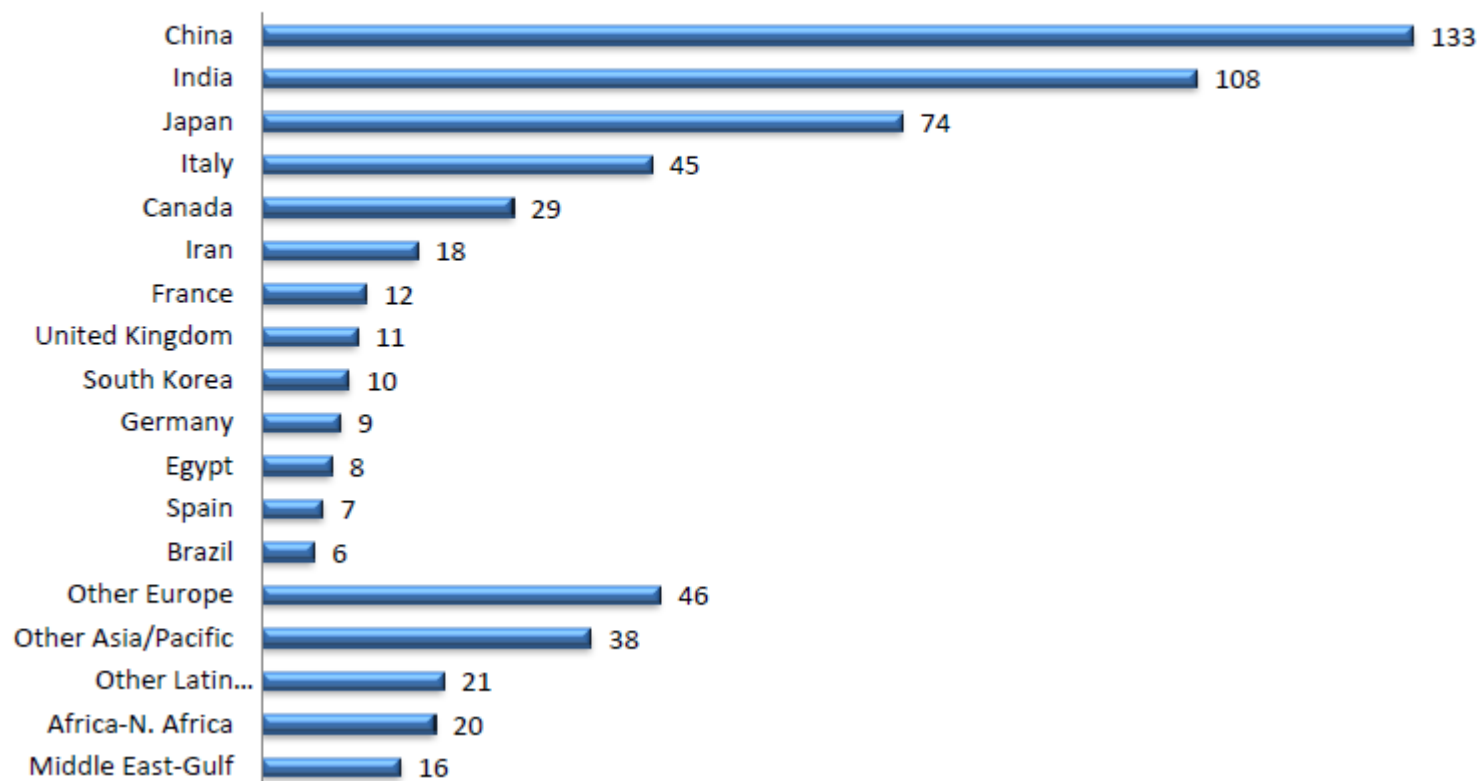

International Scholars/Clinicians at Jefferson: July 1, 2011 - June 30, 2012

Total = 611
Male = 363
Female = 248

Number of International Scholars by Country of Citizenship

International Scholars at Jefferson by Visa Status