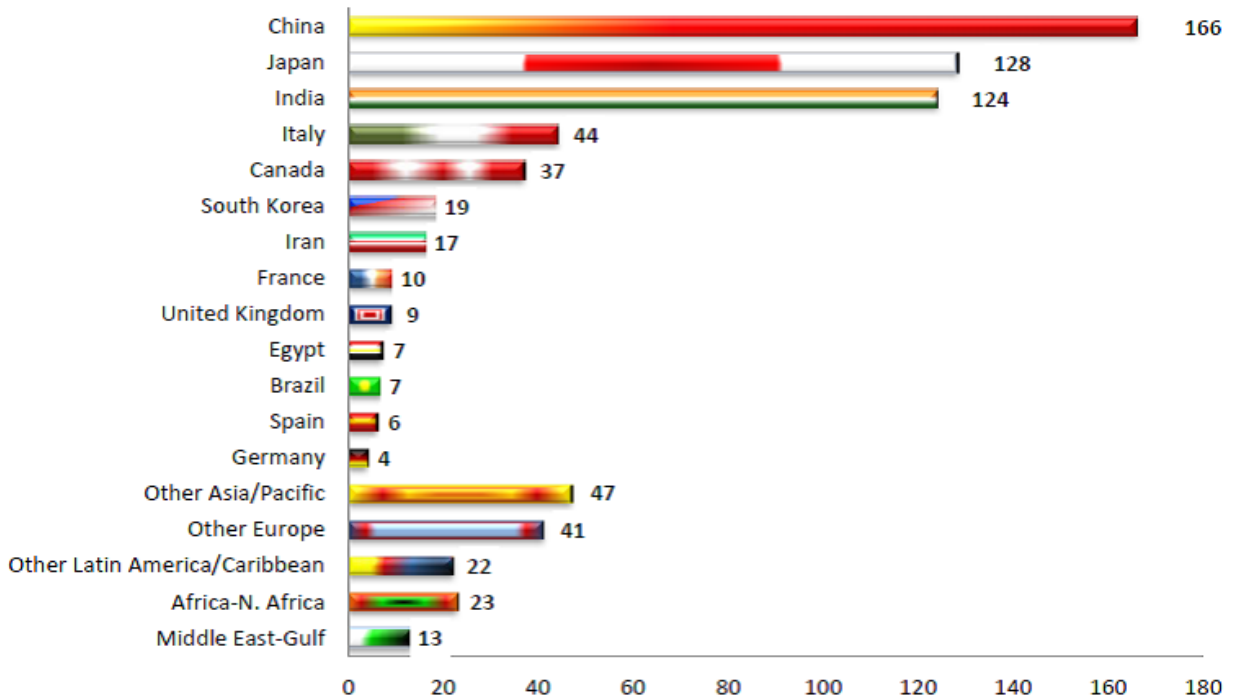

International Scholars/Clinicians at Jefferson: July 2012 – June 2013

Total: 727

Male: 399

Female: 328

Number of International Visitors by Country/Area of Citizenship

International Scholars by Visa Status